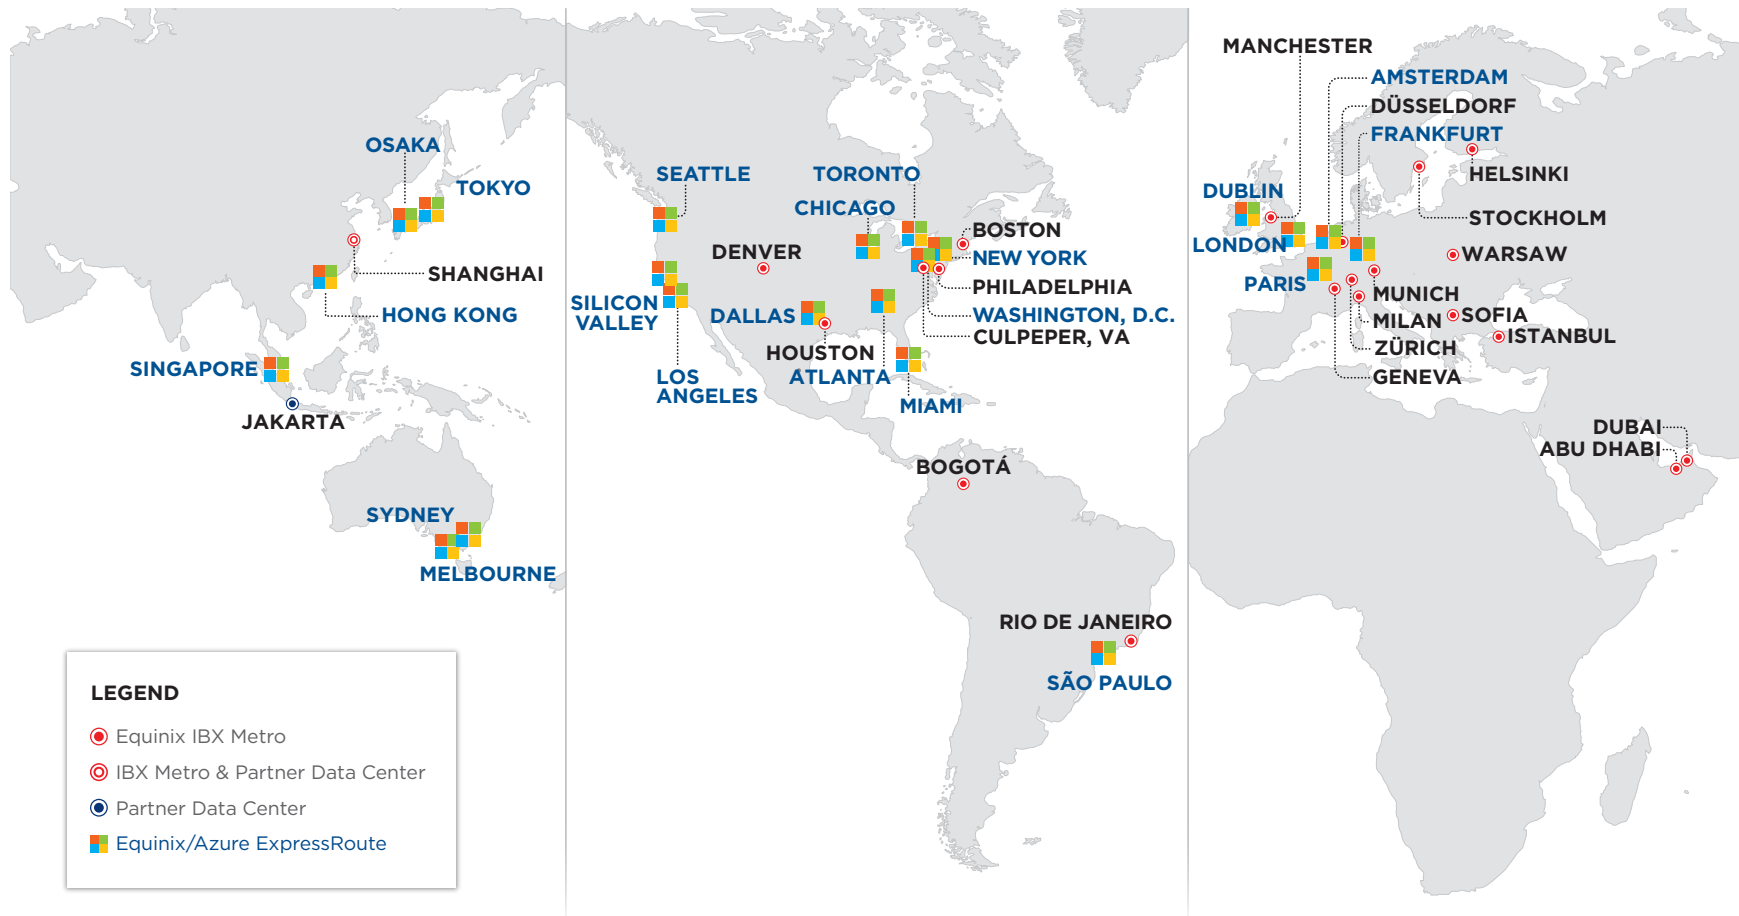

EQUINIX MICROSOFT AZURE EXPRESSROUTE EQUINIX WORLD MAP

The Equinix Cloud Exchange is an advanced interconnection solution that, when combined with Azure ExpressRoute, enables seamless, on-demand, direct access to cloud services such as Microsoft Azure and Office 365. Available through Equinix in locations on five continents, ExpressRoute is available in 22 global data centers, including Amsterdam, Atlanta, Chicago, Dallas, Dublin, Frankfurt, Hong Kong, London, Los Angeles, Melbourne, Miami, New York, Osaka, Paris, São Paulo, Seattle, Silicon Valley, Singapore, Sydney, Tokyo, Toronto and Washington, D.C. Equinix is the largest global provider of ExpressRoute access for Azure.